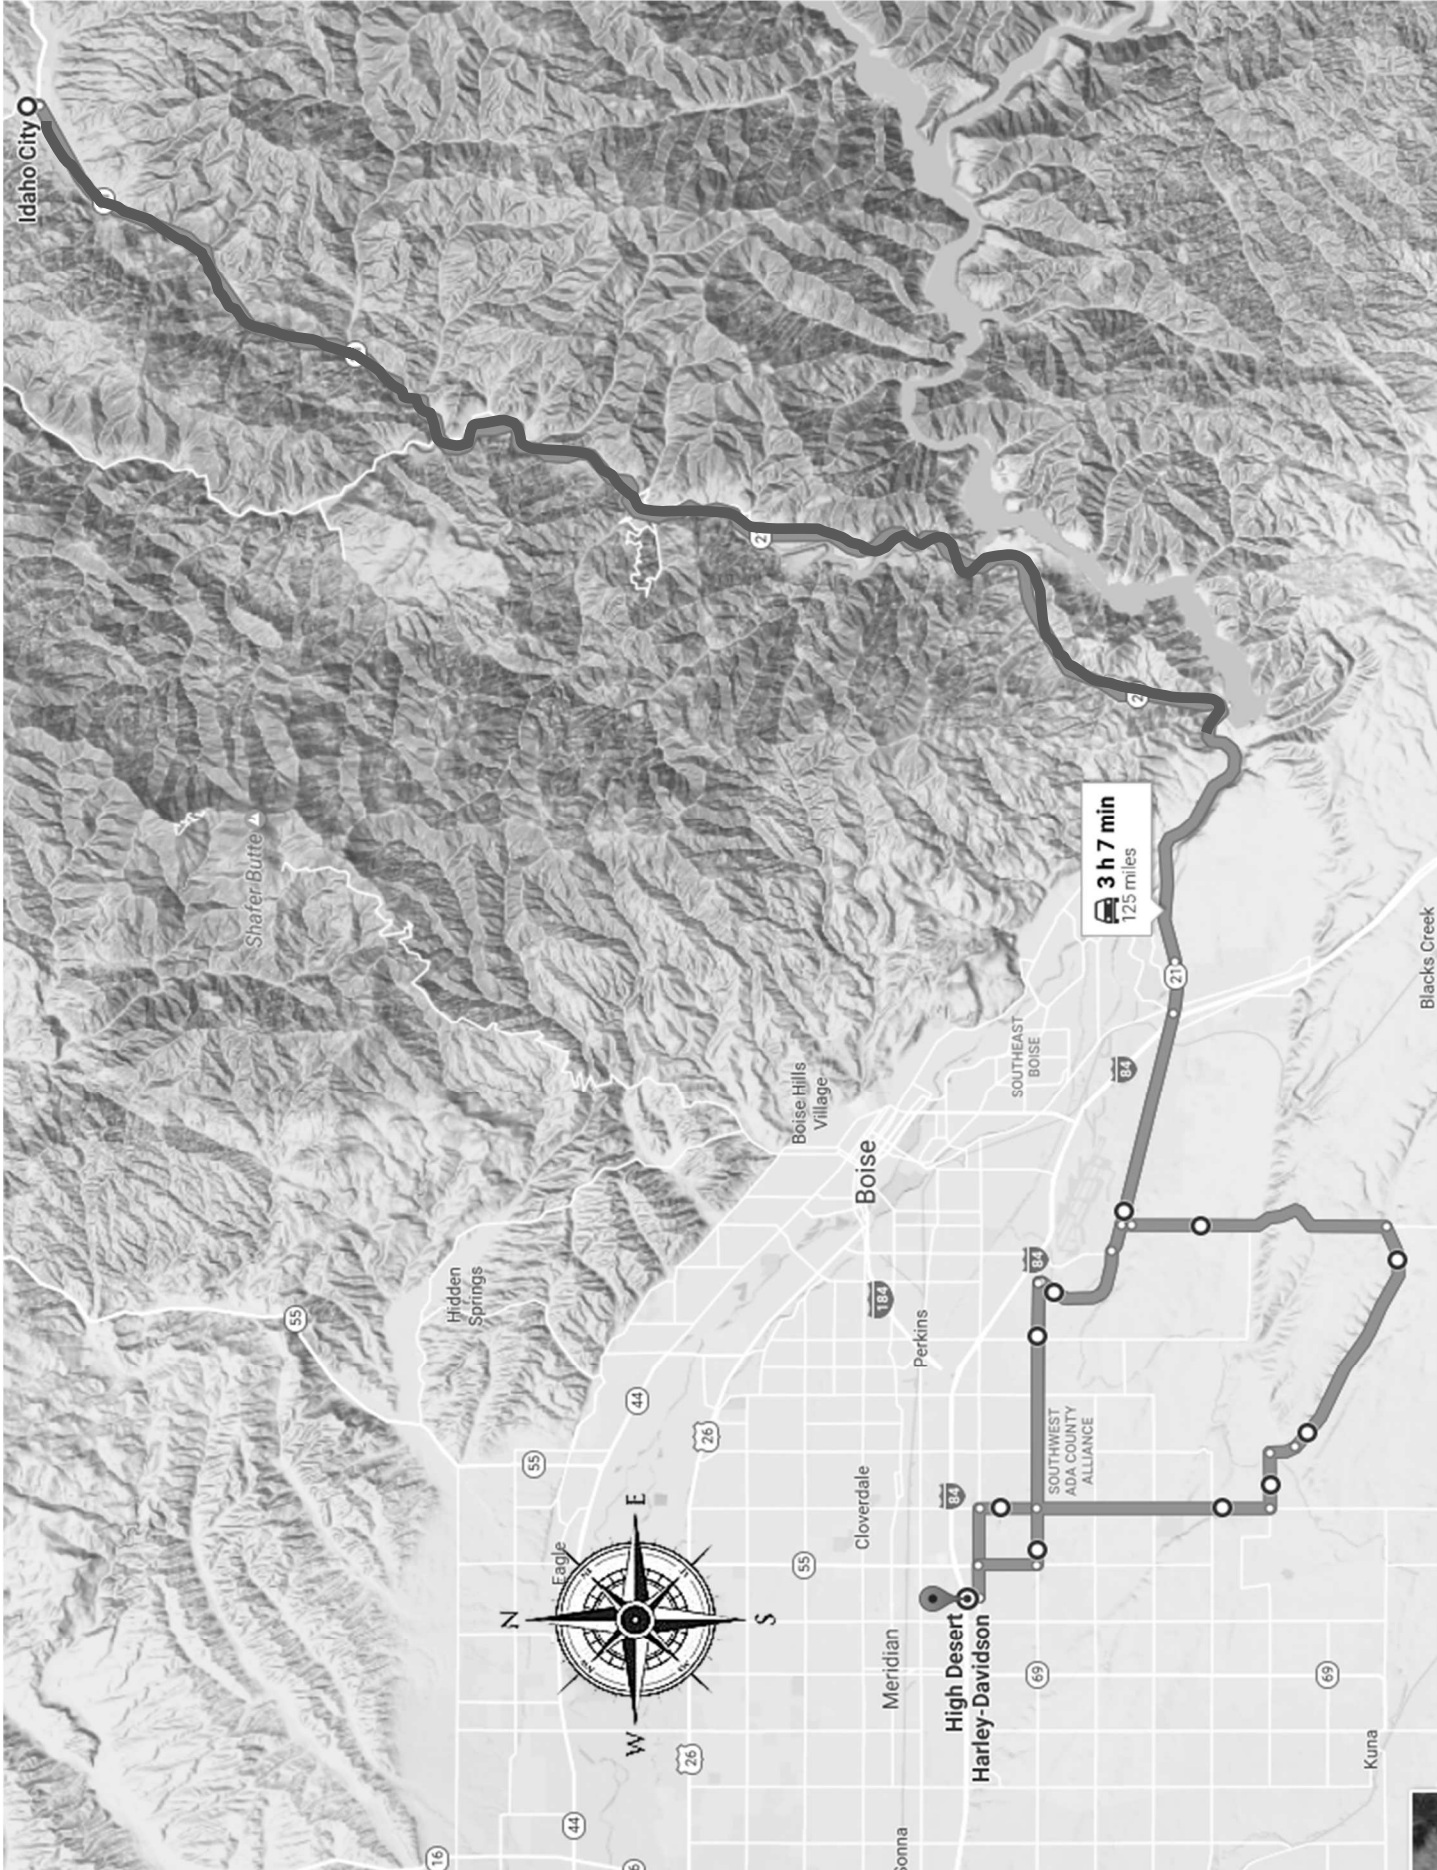

### **From HDHD**

Left turn on Overland – 1.6 miles

Right turn on Cloverdale Rd. – 1 mile

Left turn on W Victory Rd. – 4 miles

Right turn on Orchard/Gowen Rd/becomes Hwy 21 – 40.5 miles

Arrive at Idaho City

### **Return to HDHD**

Leave Idaho City heading south  
on Hwy 21,( becoming Gowen rd/Orchard) – 40.5 miles

Left turn on Victory Rd – 4 miles

Right turn on Cloverdale Rd – 1 mile

Left turn on Overland Rd – 1.6 miles

HDHD on the right

Idaho City

Shafer Butte

Hidden Springs

Boise Hills Village

Boise

SOUTHEAST BOISE

Perkins

Cloverdale

High Desert Harley-Davidson

Meridian

Sonna

Kuna

Blacks Creek

3 h 7 min  
125 miles

16